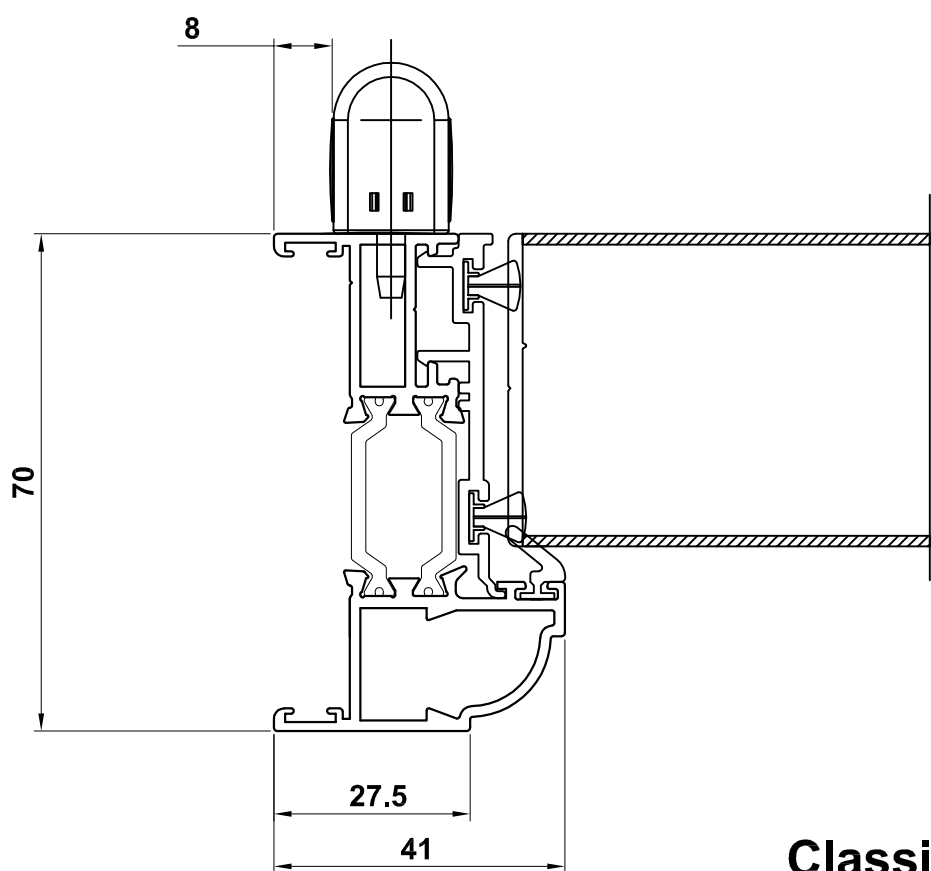

Classic-al Frame