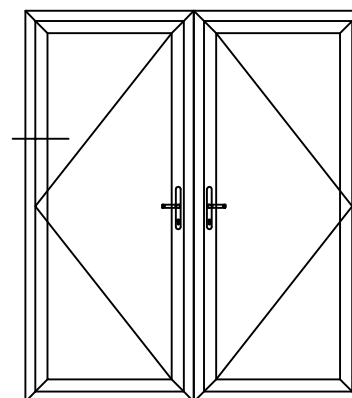

Classic-al Frame

ETD015 - Outer Frame
ETD025N - Z-Sash
ETC164 - 28mm Glazing