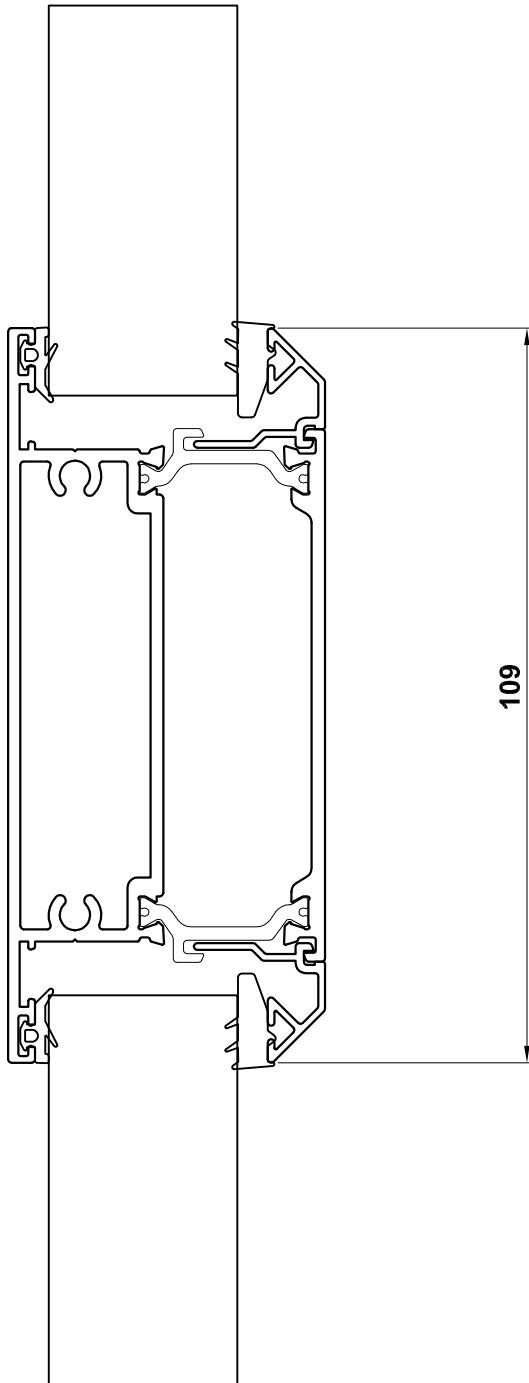

**DOOR SYSTEM ASSEMBLY DRAWINGS**  
**ALITHERM PLUS - OPEN IN - SINGLE DOOR - INTERNALLY GLAZED**

**Contemporary Frame**

**ETD017** - Outer Frame  
**ETD024N** - Z-Sash  
**ETC161** - 28mm Glazing

**Classic-al Frame**

**ETD015** - Outer Frame  
**ETD024N** - Z-Sash  
**ETC164** - 28mm Glazing

DOOR SYSTEM ASSEMBLY DRAWINGS

ALITHERM PLUS - OPEN IN - SINGLE DOOR - INTERNALLY GLAZED - MIDRAIL

ETD030 - Midrail  
ETC164 - 28mm Glazing

# DOOR SYSTEM ASSEMBLY DRAWINGS