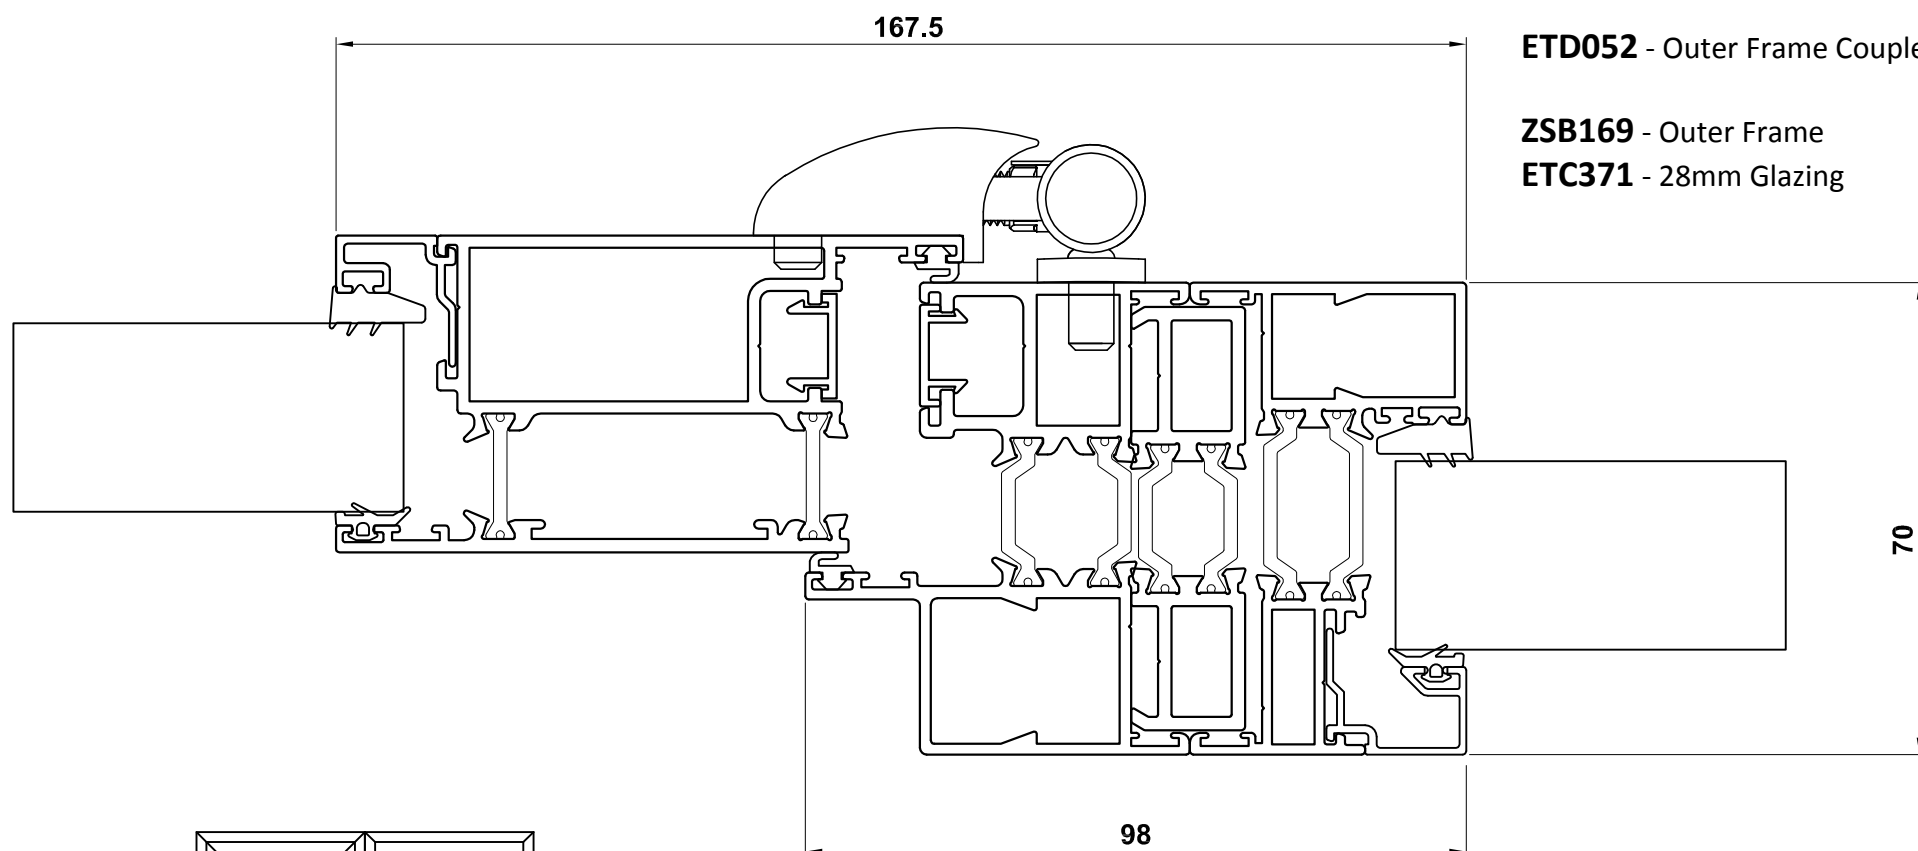

**ALITHERM PLUS - COUPLERS ASSEMBLY DRAWINGS**

Please note  
 Example shows Alitherm Plus Door &  
 Contemporary Window but couplers work  
 with the full REAL Aluminium range.

**Hidden Coupler**

- ETD017** - Outer Frame
- ETD024N** - Z-Sash
- ETC161** - 28mm Glazing

**ETD052** - Outer Frame Coupler

- ZSB169** - Outer Frame
- ETC371** - 28mm Glazing

**Heavy Duty 25mm Coupler**

- ETD017** - Outer Frame
- ETD024N** - Z-Sash
- ETC161** - 28mm Glazing

**ETC517** - Coupler