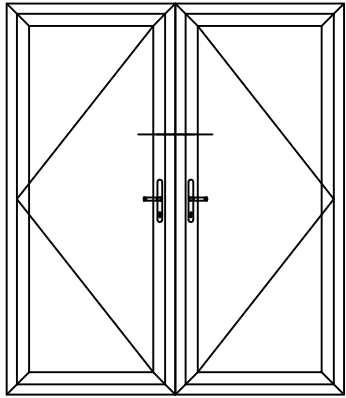

DOOR SYSTEM ASSEMBLY DRAWINGS

ALITHERM PLUS - OPEN OUT - DOUBLE DOOR - INTERNALLY GLAZED