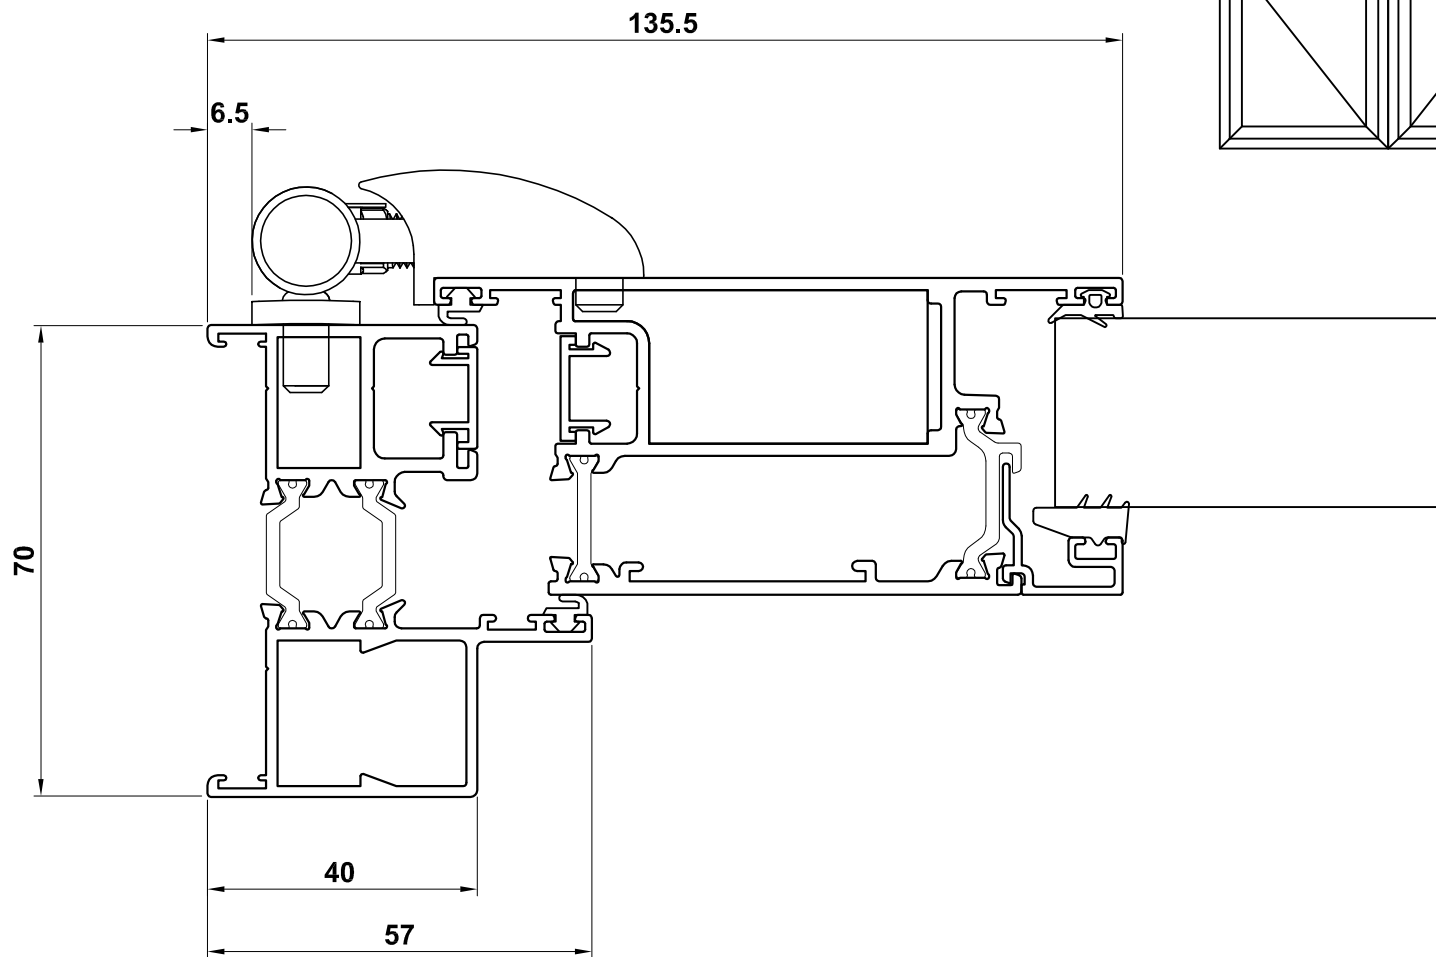

**DOOR SYSTEM ASSEMBLY DRAWINGS**  
**ALITHERM PLUS - OPEN IN - SINGLE DOOR - INTERNALLY GLAZED**

**Contemporary Frame**

**ETD017** - Outer Frame  
**ETD024N** - Z-Sash  
**ETC161** - 28mm Glazing

**Classic-al Frame**

**ETD015** - Outer Frame  
**ETD024N** - Z-Sash  
**ETC164** - 28mm Glazing

DOOR SYSTEM ASSEMBLY DRAWINGS

ALITHERM PLUS - OPEN IN - SINGLE DOOR - INTERNALLY GLAZED - MIDRAIL

ETD030 - Midrail  
ETC164 - 28mm Glazing

ETD030 - Midrail  
ETC161 - 28mm Glazing

**DOOR SYSTEM ASSEMBLY DRAWINGS**  
**ALITHERM PLUS - OPEN OUT - DOUBLE DOOR - INTERNALLY GLAZED**

**Contemporary Frame**

**ETD017** - Outer Frame  
**ETD025N** - Z-Sash  
**ETC161** - 28mm Glazing