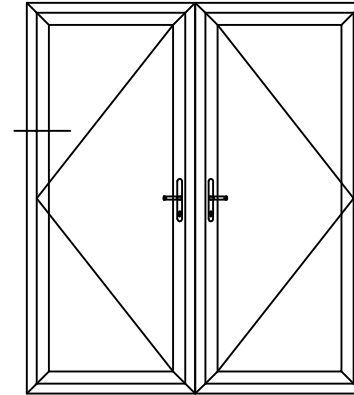

DOOR SYSTEM ASSEMBLY DRAWINGS
ALITHERM PLUS - OPEN OUT - DOUBLE DOOR - INTERNALLY GLAZED

Contemporary Frame

ETD017 - Outer Frame
ETD025N - Z-Sash
ETC161 - 28mm Glazing