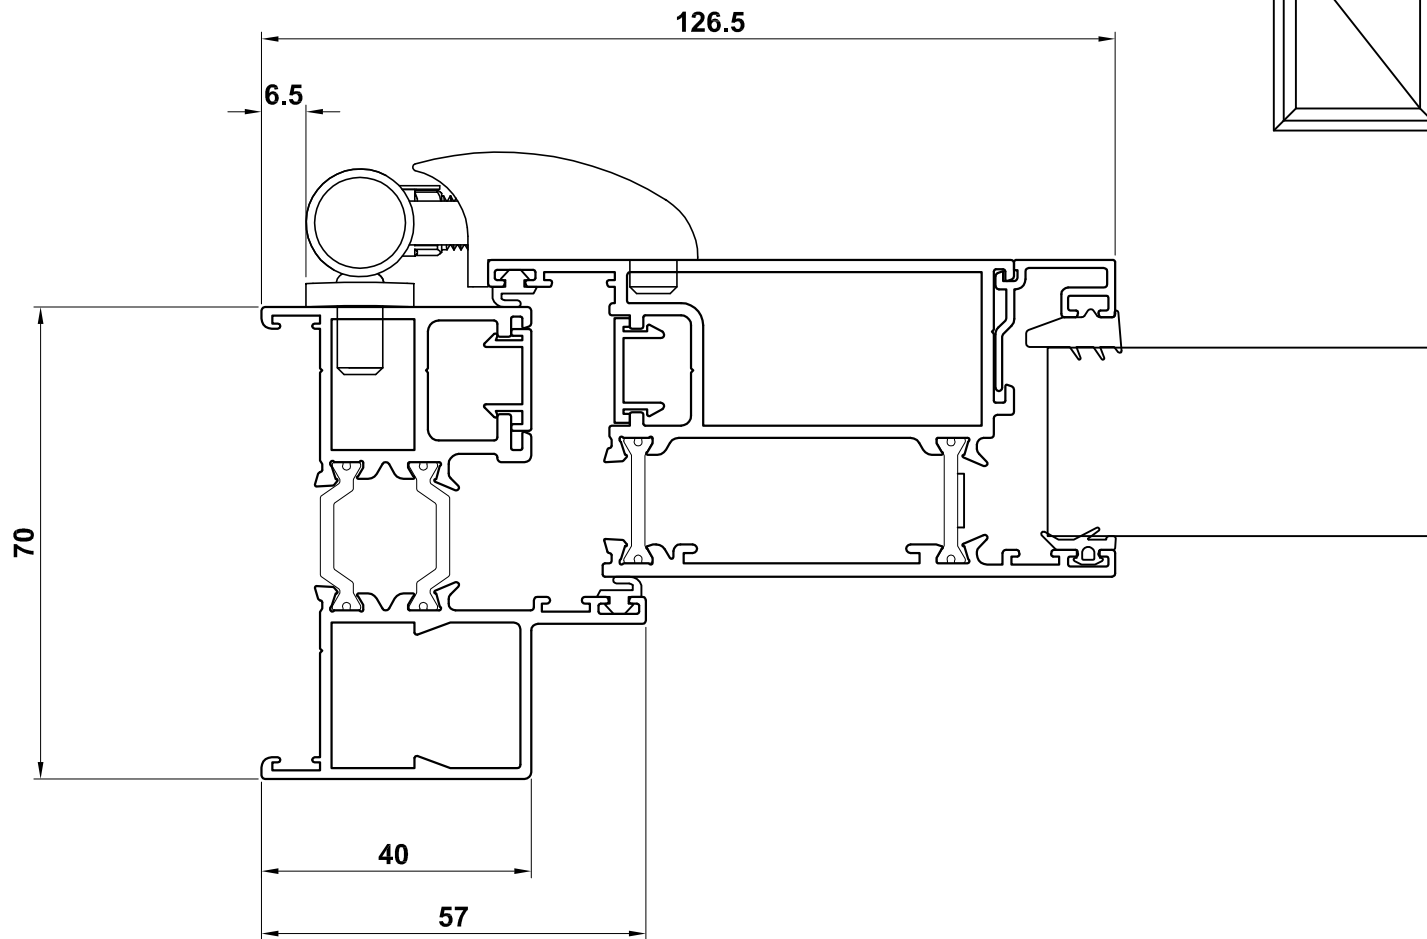

**DOOR SYSTEM ASSEMBLY DRAWINGS**  
**ALITHERM PLUS - OPEN IN - SINGLE DOOR - INTERNALLY GLAZED**

**Contemporary Frame**

**ETD017** - Outer Frame  
**ETD024N** - Z-Sash  
**ETC161** - 28mm Glazing

**Classic-al Frame**

**ETD015** - Outer Frame  
**ETD024N** - Z-Sash  
**ETC164** - 28mm Glazing

DOOR SYSTEM ASSEMBLY DRAWINGS

ALITHERM PLUS - OPEN IN - SINGLE DOOR - INTERNALLY GLAZED - MIDRAIL

ETD030 - Midrail  
ETC164 - 28mm Glazing