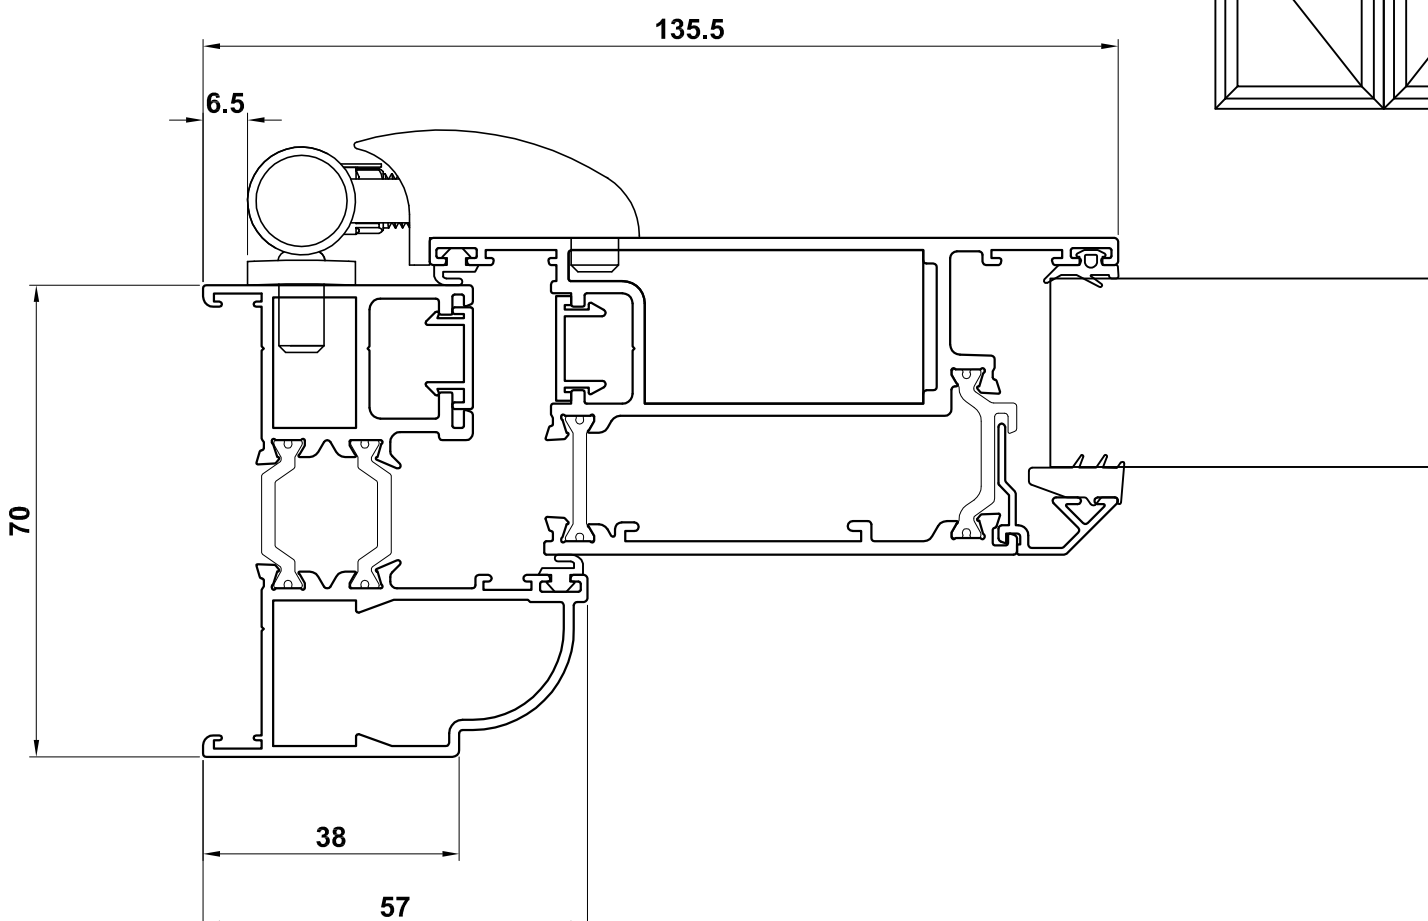

ETD030 - Midrail  
ETC161 - 28mm Glazing

**DOOR SYSTEM ASSEMBLY DRAWINGS**  
**ALITHERM PLUS - OPEN OUT - DOUBLE DOOR - INTERNALLY GLAZED**

**Contemporary Frame**

**ETD017** - Outer Frame  
**ETD025N** - Z-Sash  
**ETC161** - 28mm Glazing

**Classic-al Frame**

**ETD015** - Outer Frame  
**ETD025N** - Z-Sash  
**ETC164** - 28mm Glazing

# DOOR SYSTEM ASSEMBLY DRAWINGS