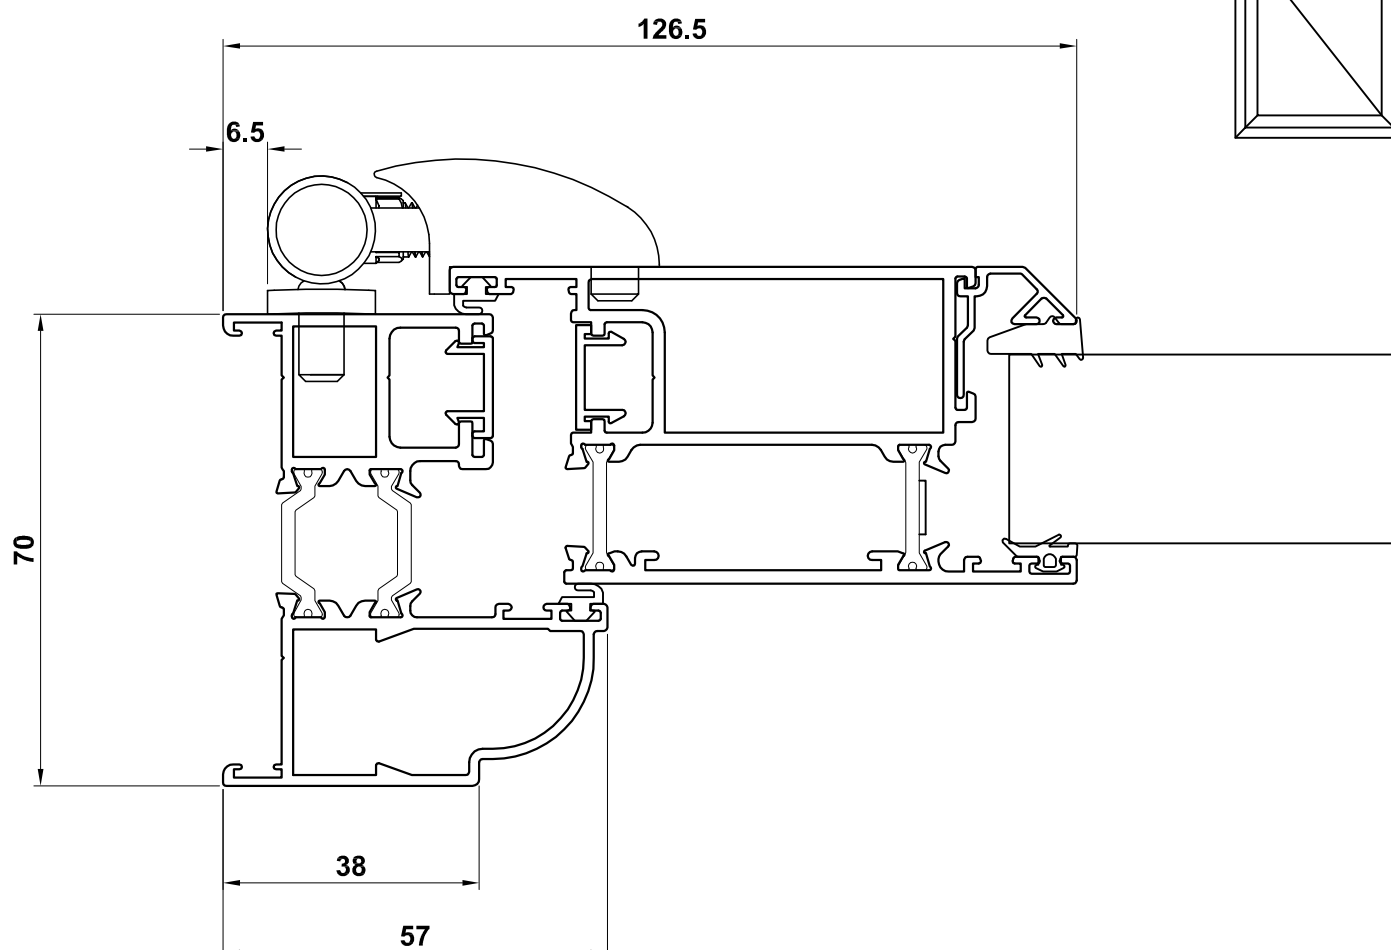

**DOOR SYSTEM ASSEMBLY DRAWINGS**  
**ALITHERM PLUS - OPEN IN - SINGLE DOOR - INTERNALLY GLAZED**

**Contemporary Frame**

**ETD017** - Outer Frame  
**ETD024N** - Z-Sash  
**ETC161** - 28mm Glazing

**Classic-al Frame**

**ETD015** - Outer Frame  
**ETD024N** - Z-Sash  
**ETC164** - 28mm Glazing

DOOR SYSTEM ASSEMBLY DRAWINGS

ALITHERM PLUS - OPEN IN - SINGLE DOOR - INTERNALLY GLAZED - MIDRAIL

ETD030 - Midrail  
ETC164 - 28mm Glazing