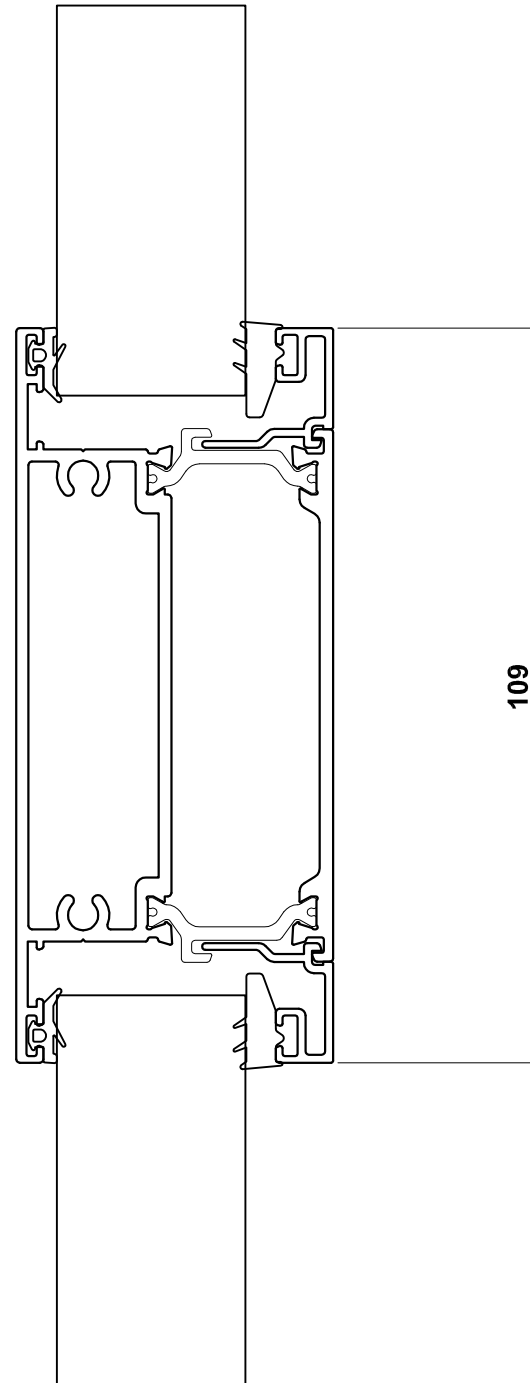

**DOOR SYSTEM ASSEMBLY DRAWINGS**  
**ALITHERM PLUS - OPEN IN - SINGLE DOOR - INTERNALLY GLAZED**

**Contemporary Frame**

**ETD017** - Outer Frame  
**ETD024N** - Z-Sash  
**ETC161** - 28mm Glazing

**Classic-al Frame**

**ETD015** - Outer Frame  
**ETD024N** - Z-Sash  
**ETC164** - 28mm Glazing

DOOR SYSTEM ASSEMBLY DRAWINGS

ALITHERM PLUS - OPEN IN - SINGLE DOOR - INTERNALLY GLAZED - MIDRAIL

ETD030 - Midrail  
ETC164 - 28mm Glazing

ETD030 - Midrail  
ETC161 - 28mm Glazing

**DOOR SYSTEM ASSEMBLY DRAWINGS**  
**ALITHERM PLUS - OPEN OUT - DOUBLE DOOR - INTERNALLY GLAZED**

**Contemporary Frame**

**ETD017** - Outer Frame  
**ETD025N** - Z-Sash  
**ETC161** - 28mm Glazing

# DOOR SYSTEM ASSEMBLY DRAWINGS