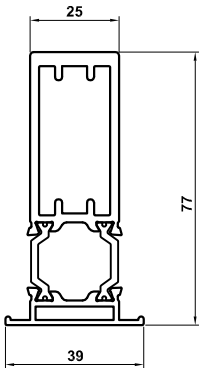

ETC082
Variable Corner Post
Saddle
130° - 150°

ETC082
Variable Corner Post
Saddle
130° - 150°

ETC083
Variable Corner Post
Saddle
110° - 130°

ETC083
Variable Corner Post
Saddle
110° - 130°

ETC080
Variable Corner Post
Center

ETC080
Variable Corner Post
Center

ETC080
Variable Corner Post
Center

ETC517
Coupler

W20165
Astragal Bar

AM603
Astragal Bar

3637
PVC Frame Packer

ETC178
85mm Stub Sill

ETC157N
150mm Sill

ETD052
Coupler

ETC158N
190mm Sill

20mm Flat Trim

ETC179
225mm Sill