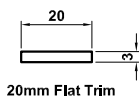

ETC080
Variable Corner Post
Center

ETC080
Variable Corner Post
Center

ETC517
Coupler

W20165
Astragal Bar

AM603
Astragal Bar

3637
PVC Frame Packer

ETC178
85mm Stub Sill

ETC157N
150mm Sill

ETD052
Coupler

ETC158N
190mm Sill

20mm Flat Trim

ETC179
225mm Sill