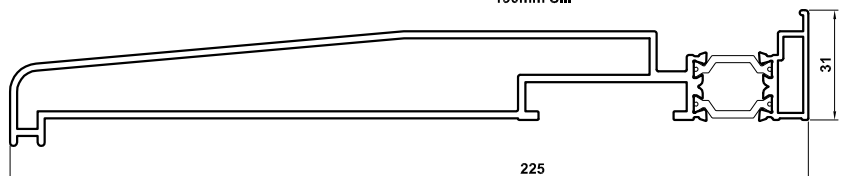

ALUMINIUM CASEMENT WINDOW ANCILLARY PROFILES ALITHERM 300 & CLASSIC-AL

ETC385
135° Corner Post

ETC048
Corner Post

ETC081
Variable Corner Post
Saddle
150° - 170°

ETC081
Variable Corner Post
Saddle
150° - 170°

ETC082
Variable Corner Post
Saddle
130° - 150°

ETC082
Variable Corner Post
Saddle
130° - 150°

ETC083
Variable Corner Post
Saddle
110° - 130°

ETC083
Variable Corner Post
Saddle
110° - 130°

ETC080
Variable Corner Post
Center

ETC080
Variable Corner Post
Center

ETC080
Variable Corner Post
Center

ETC517
Coupler

W20165
Astragal Bar

AM603
Astragal Bar

3637
PVC Frame Packer

ETC178
85mm Stub Sill

ETC157N
150mm Sill

ETD052
Coupler

ETC158N
190mm Sill

20mm Flat Trim

ETC179
225mm Sill