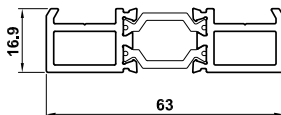

ETC080
Variable Corner Post
Center

ETC080
Variable Corner Post
Center

ETC517
Coupler

W20165
Astragal Bar

AM603
Astragal Bar

3637
PVC Frame Packer

ETC178
85mm Stub Sill

ETC157N
150mm Sill

ETD052
Coupler

ETC158N
190mm Sill

20mm Flat Trim

ETC179
225mm Sill