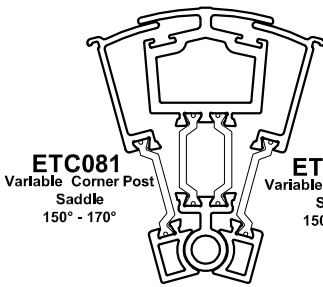

ALUMINIUM CASEMENT WINDOW ANCILLARY PROFILES ALITHERM 300 & CLASSIC-AL

ETC385
135° Corner Post

ETC048
Corner Post

ETC081
Variable Corner Post
Saddle
150° - 170°

ETC081
Variable Corner Post
Saddle
150° - 170°

ETC082
Variable Corner Post
Saddle
130° - 150°

ETC082
Variable Corner Post
Saddle
130° - 150°

ETC083
Variable Corner Post
Saddle
110° - 130°

ETC083
Variable Corner Post
Saddle
110° - 130°

ETC080
Variable Corner Post
Center

ETC080
Variable Corner Post
Center

ETC080
Variable Corner Post
Center

ETC517
Coupler

W20165
Astragal Bar

AM603
Astragal Bar

3637
PVC Frame Packer

ETC178
85mm Stub Sill

ETC157N
150mm Sill

ETD052
Coupler

ETC158N
190mm Sill

20mm Flat Trim

ETC179
225mm Sill