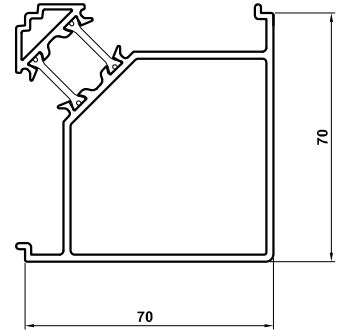

ALUMINIUM CASEMENT WINDOW ANCILLARY PROFILES ALITHERM 300 & CLASSIC-AL

ETC385
135° Corner Post

ETC048
Corner Post

ETC081
Variable Corner Post
Saddle
150° - 170°

ETC081
Variable Corner Post
Saddle
150° - 170°

ETC082
Variable Corner Post
Saddle
130° - 150°

ETC082
Variable Corner Post
Saddle
130° - 150°

ETC083
Variable Corner Post
Saddle
110° - 130°

ETC083
Variable Corner Post
Saddle
110° - 130°

ETC080
Variable Corner Post
Center