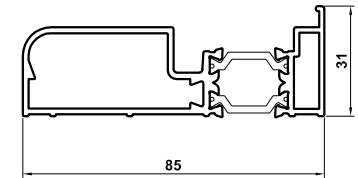

ETC082
Variable Corner Post
Saddle
130° - 150°

ETC082
Variable Corner Post
Saddle
130° - 150°

ETC083
Variable Corner Post
Saddle
110° - 130°

ETC083
Variable Corner Post
Saddle
110° - 130°

ETC080
Variable Corner Post
Center

ETC080
Variable Corner Post
Center

ETC080
Variable Corner Post
Center

ETC517
Coupler

W20165
Astragal Bar

AM603
Astragal Bar

3637
PVC Frame Packer

ETC178
85mm Stub Sill

ETC157N
150mm Sill

ETD052
Coupler

ETC158N
190mm Sill

20mm Flat Trim

ETC179
225mm Sill