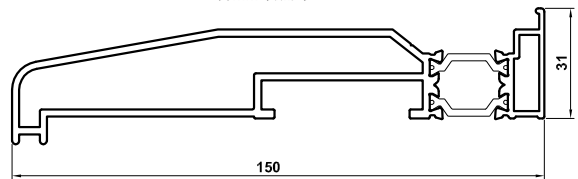

ALUMINIUM CASEMENT WINDOW ANCILLARY PROFILES ALITHERM 300 & CLASSIC-AL

ETC385
135° Corner Post

ETC048
Corner Post

ETC081
Variable Corner Post
Saddle
150° - 170°

ETC081
Variable Corner Post
Saddle
150° - 170°

ETC082
Variable Corner Post
Saddle
130° - 150°

ETC082
Variable Corner Post
Saddle
130° - 150°

ETC083
Variable Corner Post
Saddle
110° - 130°

ETC083
Variable Corner Post
Saddle
110° - 130°

ETC080
Variable Corner Post
Center

ETC080
Variable Corner Post
Center

ETC080
Variable Corner Post
Center

ETC517
Coupler

W20165
Astragal Bar

AM603
Astragal Bar

3637
PVC Frame Packer

ETC178
85mm Stub Sill

ETC157N
150mm Sill

ETD052
Coupler

ETC158N
190mm Sill

20mm Flat Trim

ETC179
225mm Sill