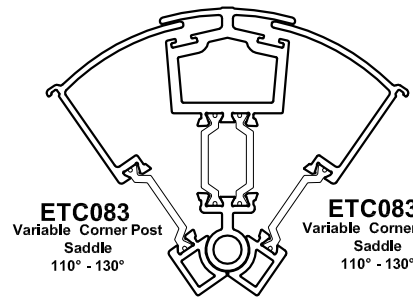

ALUMINIUM CASEMENT WINDOW ANCILLARY PROFILES ALITHERM 300 & CLASSIC-AL

ETC385
135° Corner Post

ETC048
Corner Post

ETC081
Variable Corner Post
Saddle
150° - 170°

ETC081
Variable Corner Post
Saddle
150° - 170°

ETC082
Variable Corner Post
Saddle
130° - 150°

ETC082
Variable Corner Post
Saddle
130° - 150°

ETC083
Variable Corner Post
Saddle
110° - 130°

ETC083
Variable Corner Post
Saddle
110° - 130°

ETC080
Variable Corner Post
Center

ETC080
Variable Corner Post
Center

ETC080
Variable Corner Post
Center

ETC517
Coupler

W20165
Astragal Bar

AM603
Astragal Bar

3637
PVC Frame Packer

ETC178
85mm Stub Sill

ETC157N
150mm Sill

ETD052
Coupler

ETC158N
190mm Sill

20mm Flat Trim

ETC179
225mm Sill