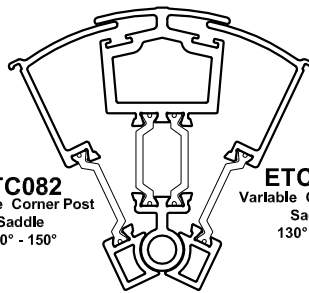

ALUMINIUM CASEMENT WINDOW ANCILLARY PROFILES ALITHERM 300 & CLASSIC-AL

ETC385
135° Corner Post

ETC048
Corner Post

ETC081
Variable Corner Post
Saddle
150° - 170°

ETC081
Variable Corner Post
Saddle
150° - 170°

ETC082
Variable Corner Post
Saddle
130° - 150°

ETC082
Variable Corner Post
Saddle
130° - 150°

ETC083
Variable Corner Post
Saddle
110° - 130°

ETC083
Variable Corner Post
Saddle
110° - 130°

ETC080
Variable Corner Post
Center

ETC080
Variable Corner Post
Center

ETC080
Variable Corner Post
Center

ETC517
Coupler

W20165
Astragal Bar

AM603
Astragal Bar

3637
PVC Frame Packer

ETC178
85mm Stub Sill

ETC157N
150mm Sill

ETD052
Coupler

ETC158N
190mm Sill

20mm Flat Trim

ETC179
225mm Sill