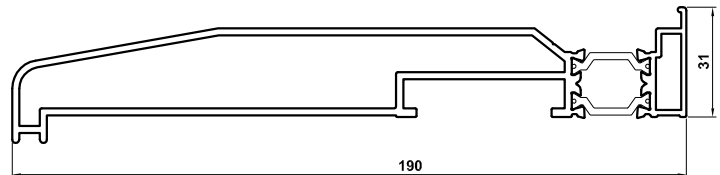

ALUMINIUM CASEMENT WINDOW ANCILLARY PROFILES ALITHERM 300 & CLASSIC-AL

ETC385
135° Corner Post

ETC048
Corner Post

ETC081
Variable Corner Post
Saddle
150° - 170°

ETC081
Variable Corner Post
Saddle
150° - 170°

ETC082
Variable Corner Post
Saddle
130° - 150°

ETC082
Variable Corner Post
Saddle
130° - 150°

ETC083
Variable Corner Post
Saddle
110° - 130°

ETC083
Variable Corner Post
Saddle
110° - 130°

ETC080
Variable Corner Post
Center

ETC080
Variable Corner Post
Center

ETC080
Variable Corner Post
Center

ETC517
Coupler

W20165
Astragal Bar

AM603
Astragal Bar

3637
PVC Frame Packer

ETC178
85mm Stub Sill

ETC157N
150mm Sill

ETD052
Coupler

ETC158N
190mm Sill

20mm Flat Trim

ETC179
225mm Sill